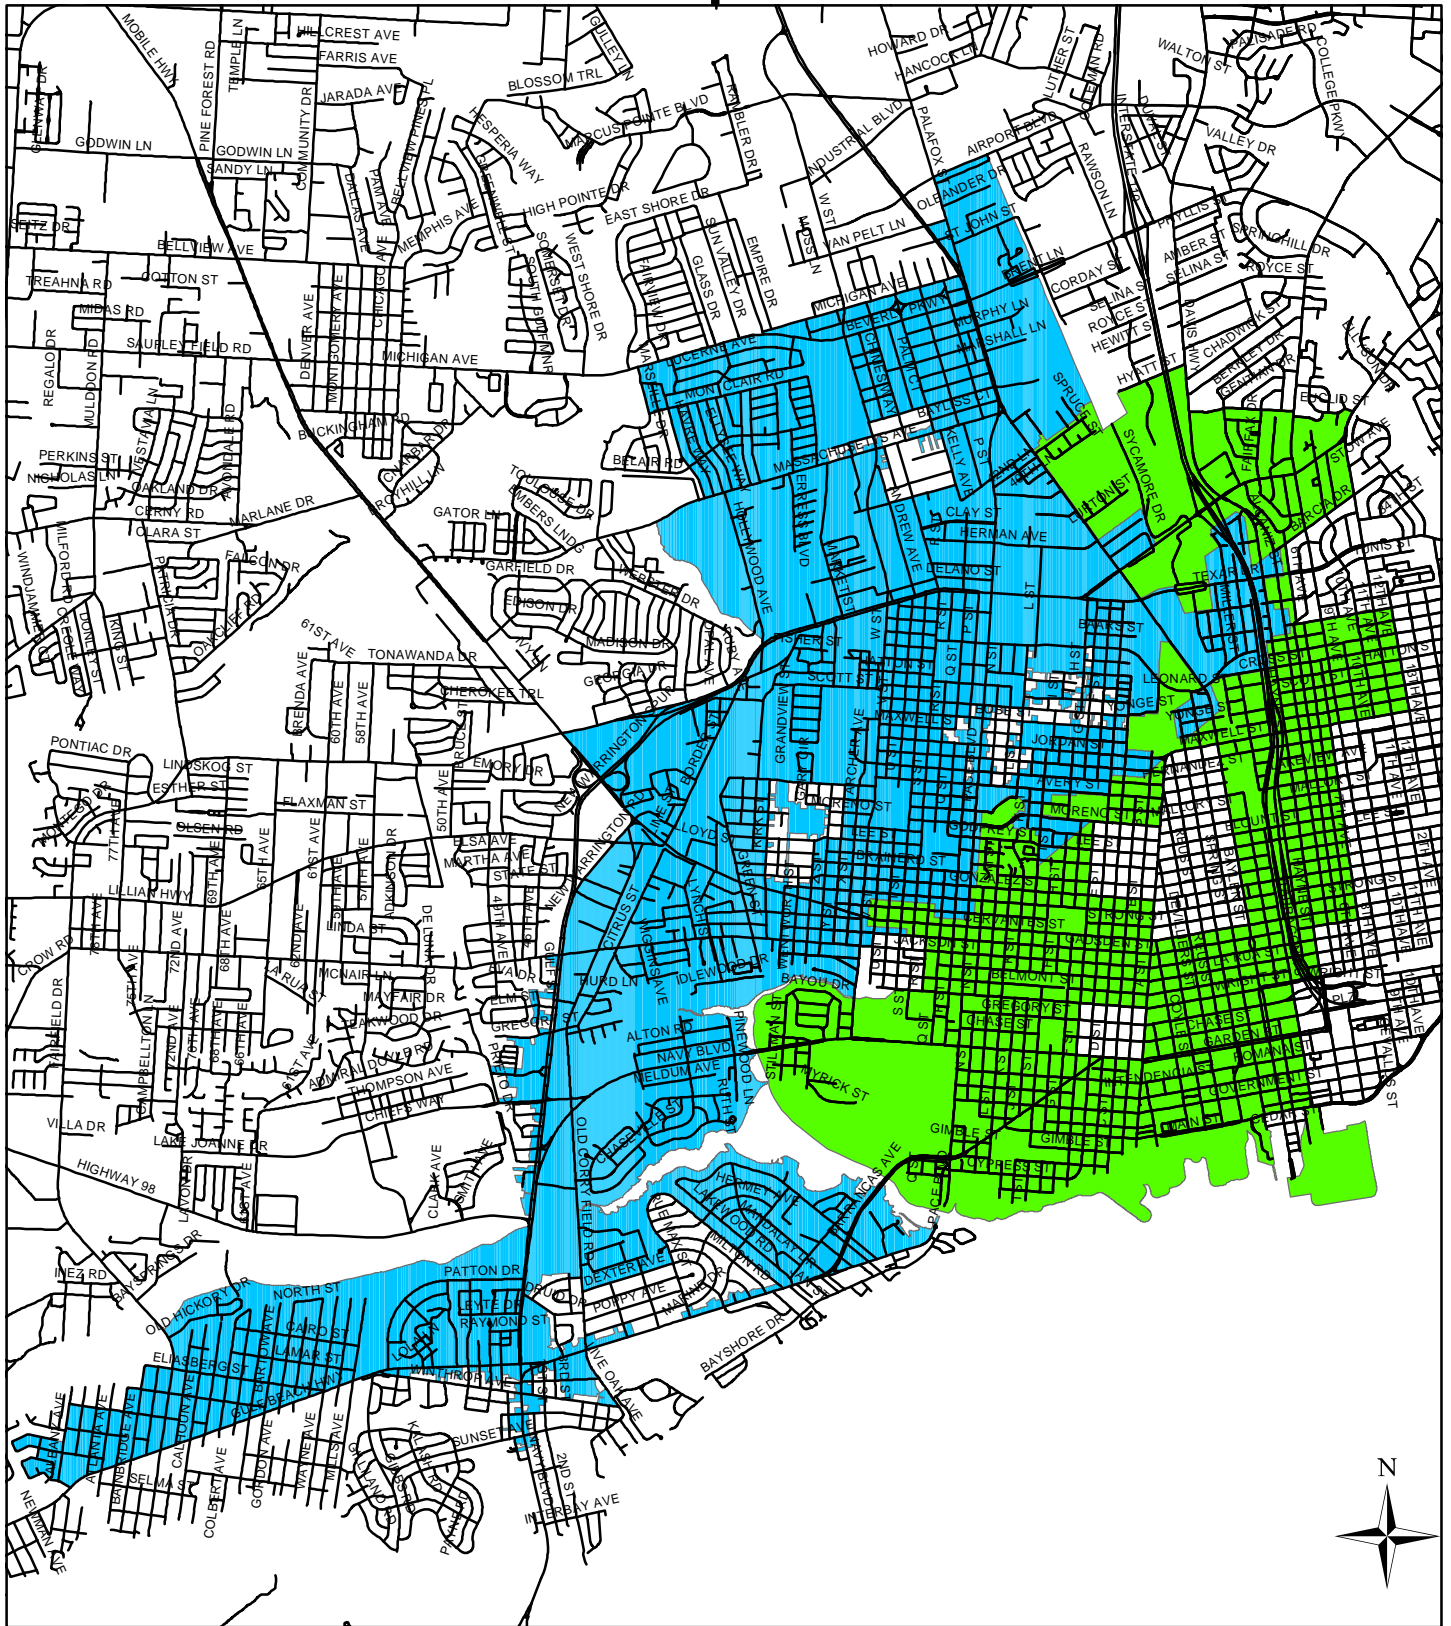

Area Enterprise Zones

Legend

Eligible Boundaries

-  City EZ
-  County EZ

Date: 3/11/04

This map was prepared by the GIS section of the City of Pensacola and is provided for information purposes only and is not to be used for development of construction plans or any type of engineering services based on information depicted herein. It is maintained for the function of this office only. It is not intended for conveyance nor is it a survey. The data is not guaranteed accurate or suitable for any use other than that for which it was gathered.